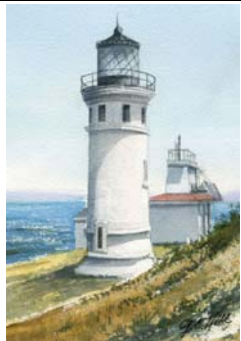

Lighthouse Cards & Prints – California

NOTECARDS

Blank cards are 5x7 inches with 1/4-inch border.
Printed on white 80-lb acid-free cover stock.
Labeled on back with UPC bar code.

Packaged with opaque white square-flap envelope, in clear acetate sleeve.

- Suggested retail price: $3.50
- Minimum order, each style: 6

ART PRINTS

Printed on 25% cotton, 65-lb white paper; with off-white matte and white backing. All acid-free. Labeled on back with UPC bar code. Sealed in a clear acetate envelope.

Sizes vary depending on original image format.

- **SMALL – Suggested retail price: $10**
  Image size 4x7, 5x7. Matte size 8x10.
- **LARGE – Suggested retail price: $15**
  Image size 6x10, 7x10, 8x10. Matte size 11x14.
- **Minimum order, each style: 2**

SOUTHERN CALIFORNIA

Anacapa Island
Card, 5x7, 8x10