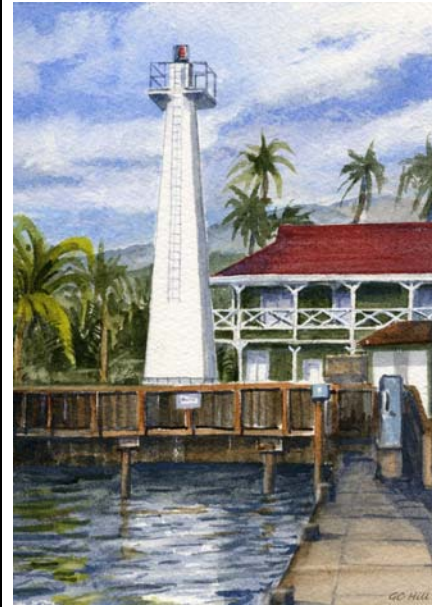

- **SMALL – Suggested retail price: \$10**  
Image size 4x7, 5x7. Matte size 8x10.
- **LARGE – Suggested retail price: \$15**  
Image size 6x10, 7x10, 8x10. Matte size 11x14.
- **Minimum order, each style: 2**

**Aloha Tower, Honolulu**  
Card, 5x7, 8x10

**Kilauea Point, Kaua'i** Card, 5x7, 8x10

**Makapu'u Point, O'ahu** Card, 5x7, 8x10

**Lahaina, Maui**  
Card, 5x7, 8x10

**Diamond Head, O'ahu** Card, 5x7, 8x10