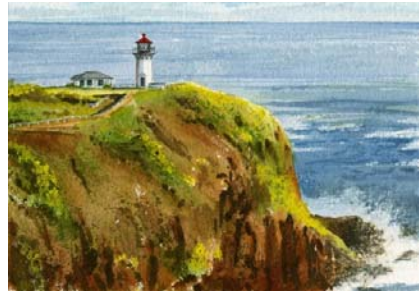

Kilauea Point, Kaua'i Card, 5x7, 8x10