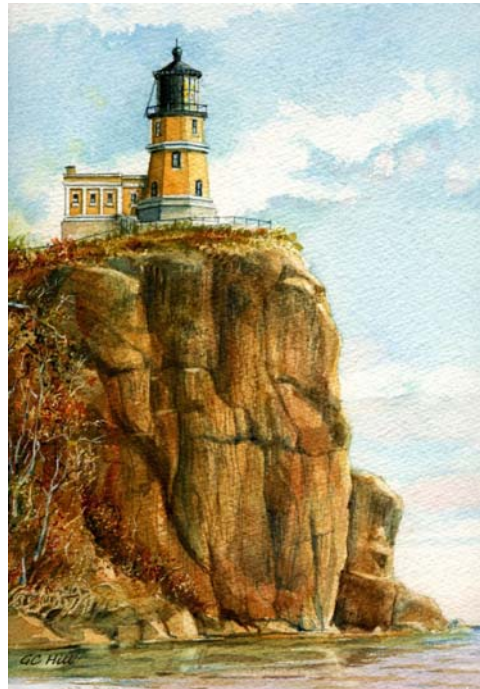

- **SMALL – Suggested retail price: \$10**
5x7 in 8x10 matte
- **LARGE – Suggested retail price: \$15**
7x10, 8x10 in 11x14 matte
- **Minimum order, each style: 2**

MICHIGAN

Detroit 5x7, 7x10, Card

Holland Harbor 5x7, 8x10, Card

Old Mackinac Point 5x7, 7x10, Card

Whitefish Point Card

MINNESOTA

Split Rock 5x7, 8x10, Card

WISCONSIN

Eagle Bluff 5x7, 7x10, Card

BELLA TERRA® PUBLISHING