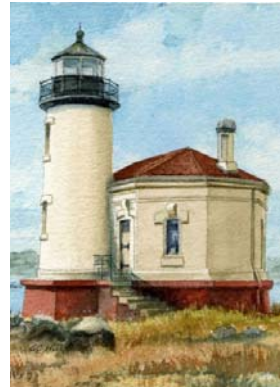

- **SMALL – Suggested retail price: \$10**
5x7 in 8x10 matte
- **LARGE – Suggested retail price: \$15**
6x10, 7x10, 8x10 in 11x14 matte
- **Minimum order, each style: 2**

Cape Meares Card, 5x7, 8x10

Cleft of the Rock Card, 5x7, 7x10

Heceta Head Card, 5x7, 8x10

Cape Arago
Card, 5x7, 7x10

Cape Blanco
Card, 5x7, 7x10

Coquille River
Card, 5x7, 7x10

Umpqua River
Card, 5x7, 6x10

Yaquina Head
Card, 5x7, 7x10

Tillamook Rock Card, 5x7

Yaquina Bay Card, 5x7, 8x10