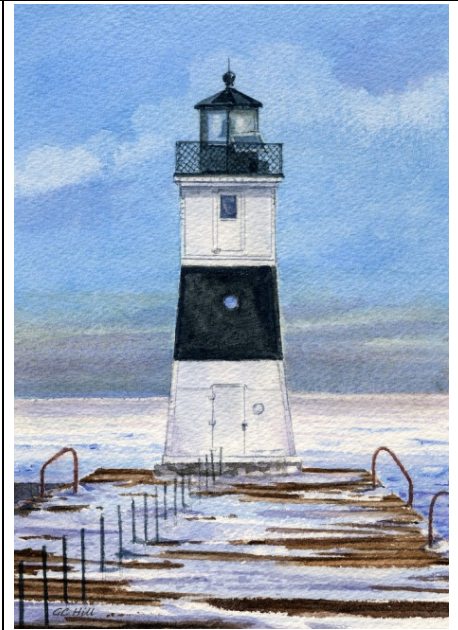

Presque Isle Pierhead 5x7, 8x10, Card