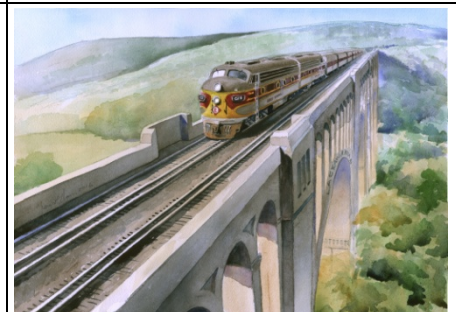

Erie Lackawanna Phoebe Snow, Tunkhannock Viaduct Card, 5x7, 8x10