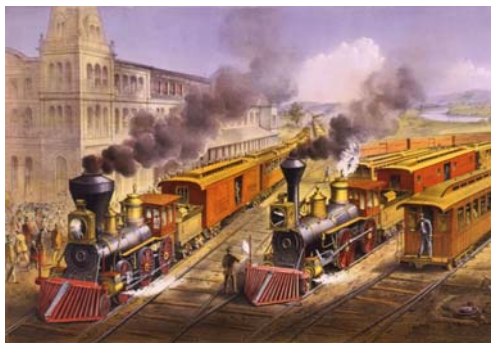

BELLA TERRA

VINTAGE ART NOTECARDS – RAILROADS 2015

- Size: 5x7 inches, with 1/4-inch border. Printed on white 80-lb acid-free cover stock.
- Packaged with 32-lb bond square-flap envelope, in clear acetate sleeve.
- Suggested retail price: \$3.
- Minimum order, each style: 6.

Night on NY Central 1884

Niagara Falls Suspension Bridge 1876

Night at Junction 1876

Lightning Express 1874

Fast Mail 1875

Prairie Fires 1872

Danger Signal 1884

Illinois Central 1882