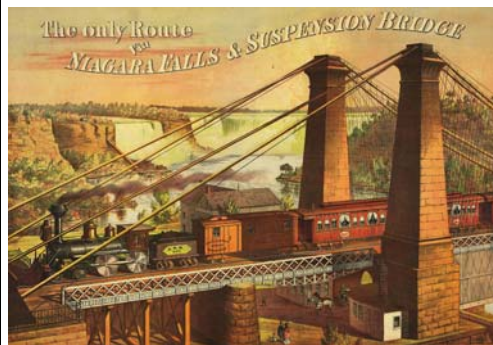

BELLA TERRA

VINTAGE ART NOTECARDS – RAILROADS 2015

- Size: 5x7 inches, with 1/4-inch border. Printed on white 80-lb acid-free cover stock.
- Packaged with 32-lb bond square-flap envelope, in clear acetate sleeve.
- Suggested retail price: \$3.
- Minimum order, each style: 6.

Night on NY Central 1884

Niagara Falls Suspension Bridge 1876

Night at Junction 1876

Lightning Express 1874

Fast Mail 1875

Prairie Fires 1872

Danger Signal 1884

Illinois Central 1882