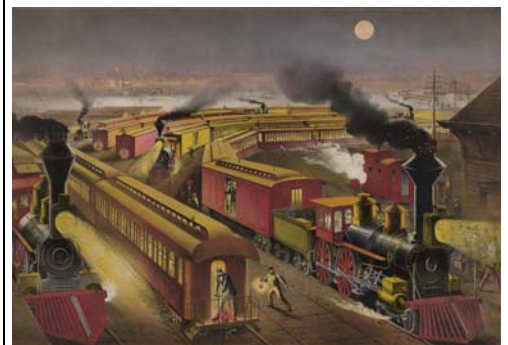

BELLA TERRA

VINTAGE ART NOTECARDS – RAILROADS 2015

- Size: 5x7 inches, with 1/4-inch border. Printed on white 80-lb acid-free cover stock.
- Packaged with 32-lb bond square-flap envelope, in clear acetate sleeve.
- Suggested retail price: \$3.
- Minimum order, each style: 6.

Night on NY Central 1884

Niagara Falls Suspension Bridge 1876

Night at Junction 1876

Lightning Express 1874

Fast Mail 1875

Prairie Fires 1872

Danger Signal 1884

Illinois Central 1882